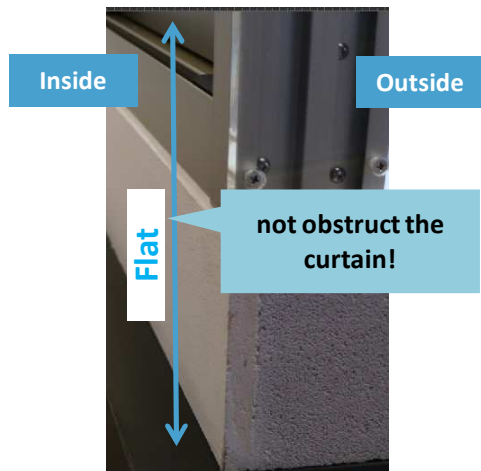

For more information about our products, please contact us at:
info-indonesia@ykkap.co.id

Our Sales Team will assist you to make sure our products meet your client needs.

New product information

SC type : Looks slim and tall and wide

FA,FB,FC type : model changes to suit Indonesian market (Large opening)

AF,BF, CF, DF type : Fitting with the curtain

AN, BN, SAN type : model changes
***Change glass groove size**

Flat series!!! AF, BF, CF, DF type